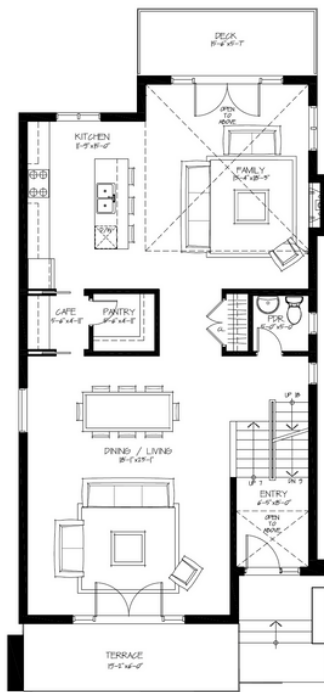

The Rise

Elevation A - Lot 8

Lower

Main

Second

Third

3,660 SF | 4 Bedrooms | 2.5 Bathrooms

Enjoy \$25,000 in bonuses with the purchase of these models!