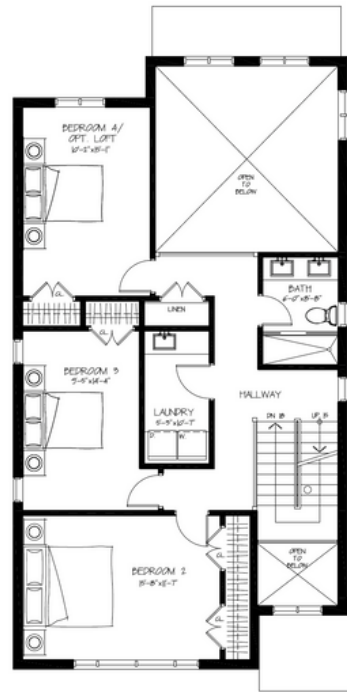

The Rise

Elevation A - Lot 8

Lower

Main

Second

Third

3,660 SF | 4 Bedrooms | 2.5 Bathrooms

Enjoy \$25,000 in bonuses with the purchase of these models!