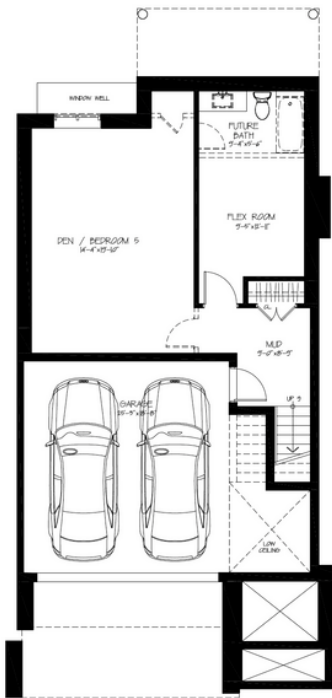

The Rise

Elevation A - Lot 8

Lower

Main

Second

Third

3,660 SF | 4 Bedrooms | 2.5 Bathrooms

Enjoy \$25,000 in bonuses with the purchase of these models!